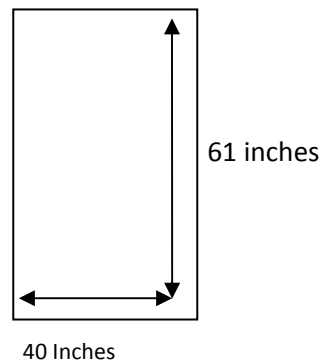

All of these options included in our 316 window line

Available on the following window styles priced:

- Double Hung - \$488
- Picture Windows - \$488
- Casements - \$588
- Sliding Windows - \$ 488

Prices for windows quoted are up to 101 U.I.

Limited Time Offer

Width + Height = U.I.